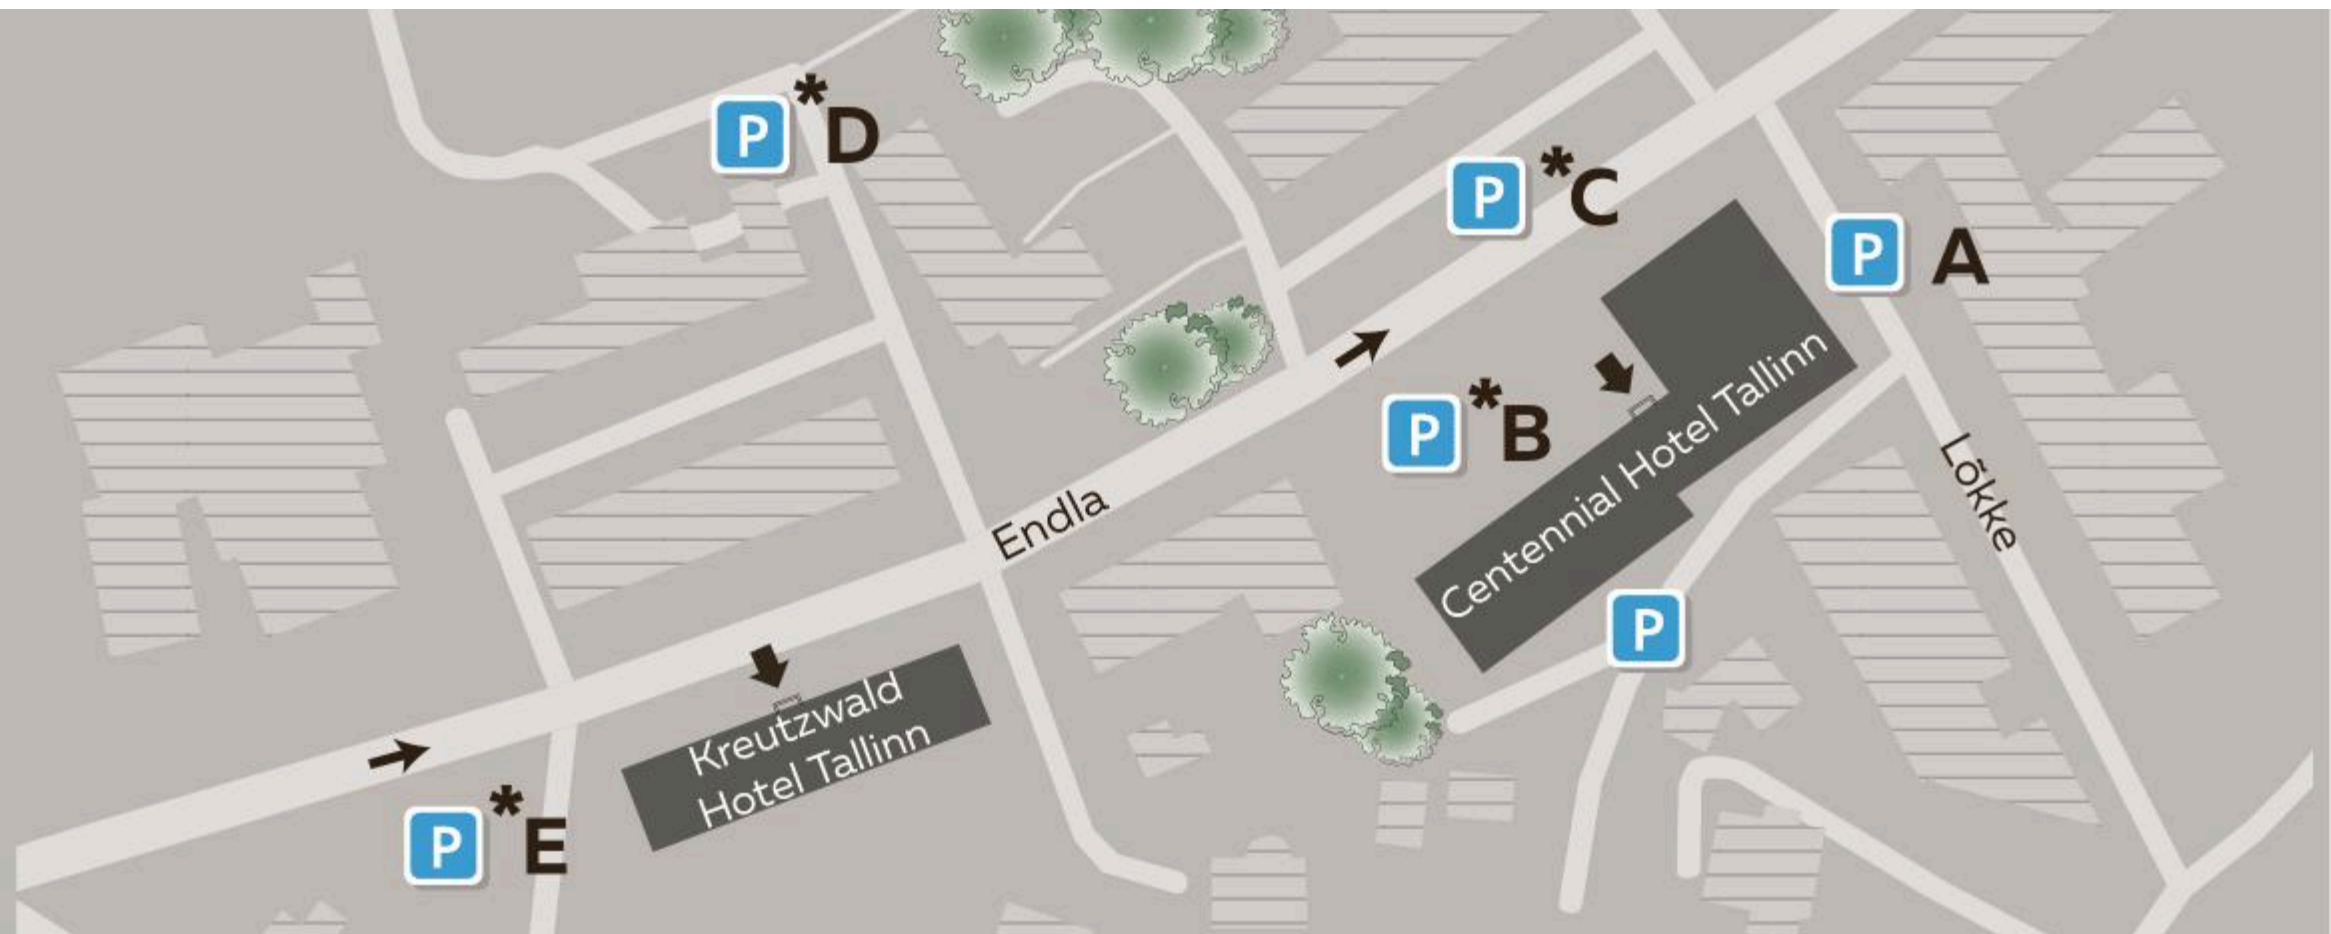

PARKING INFO

A – Lökke st 2 parking

- The parking lot is guarded.
- The hotel is not responsible for the parked car or items left in the parked car.
- The hotel is not responsible for client's parking in the wrong area.
- Mobile parking is based on the mobile price list: Parking zone EP212.

Event participants can park on the Lökke st parking lot at a price of €10/day if there are available spaces. The parked car must be registered and paid for in the hotel reception.

B* – Endla st 15 parking

NB! Not a hotel parking lot. Parking zone YT5.

More info: www.parkimine.ee

C* – Endla st 8 parking

Parking zone CP16. More info: www.parkimine.ee

D* – Luise tn 19/21 parkla

Parking zone EP105. More info: www.europark.ee

E* – Suur-Ameerika tn 26 parkla

Parking zone "Kesklinn". More info: www.parkimine.ee

Please note that the parking lots marked with this symbol are not hotel parking lots.